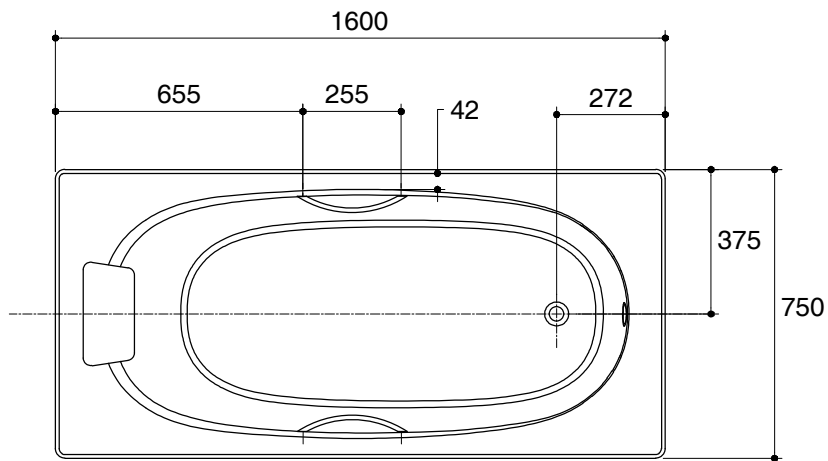

Dimensions are approximate.

Unit: mm

SKU	K-75816X-GR58-WK
Name	PINE
Description	PLAIN BATH WITH GRIP AND PILLOW

**KARAT**