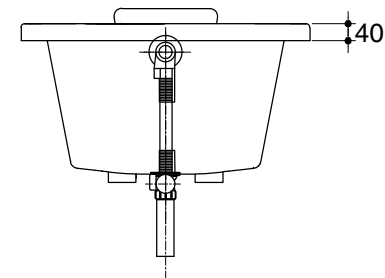

Dimensions are approximate.

Unit: mm

SKU	K-75816X-GR58-WK
Name	PINE
Description	PLAIN BATH WITH GRIP AND PILLOW

**KARAT**