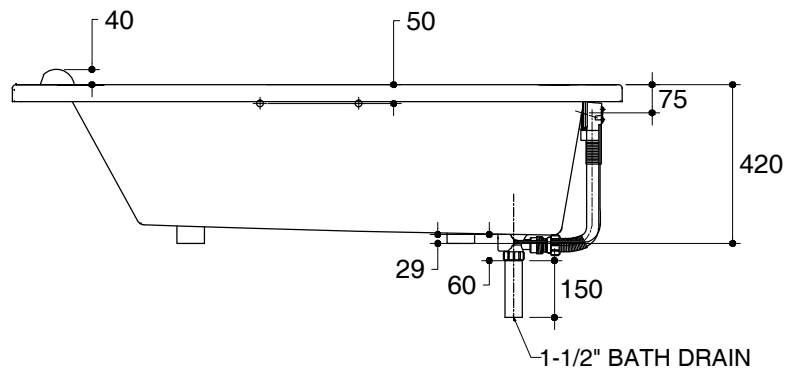

Dimensions are approximate.

Unit: mm

SKU	K-75816X-GR58-WK
Name	PINE
Description	PLAIN BATH WITH GRIP AND PILLOW

**KARAT**